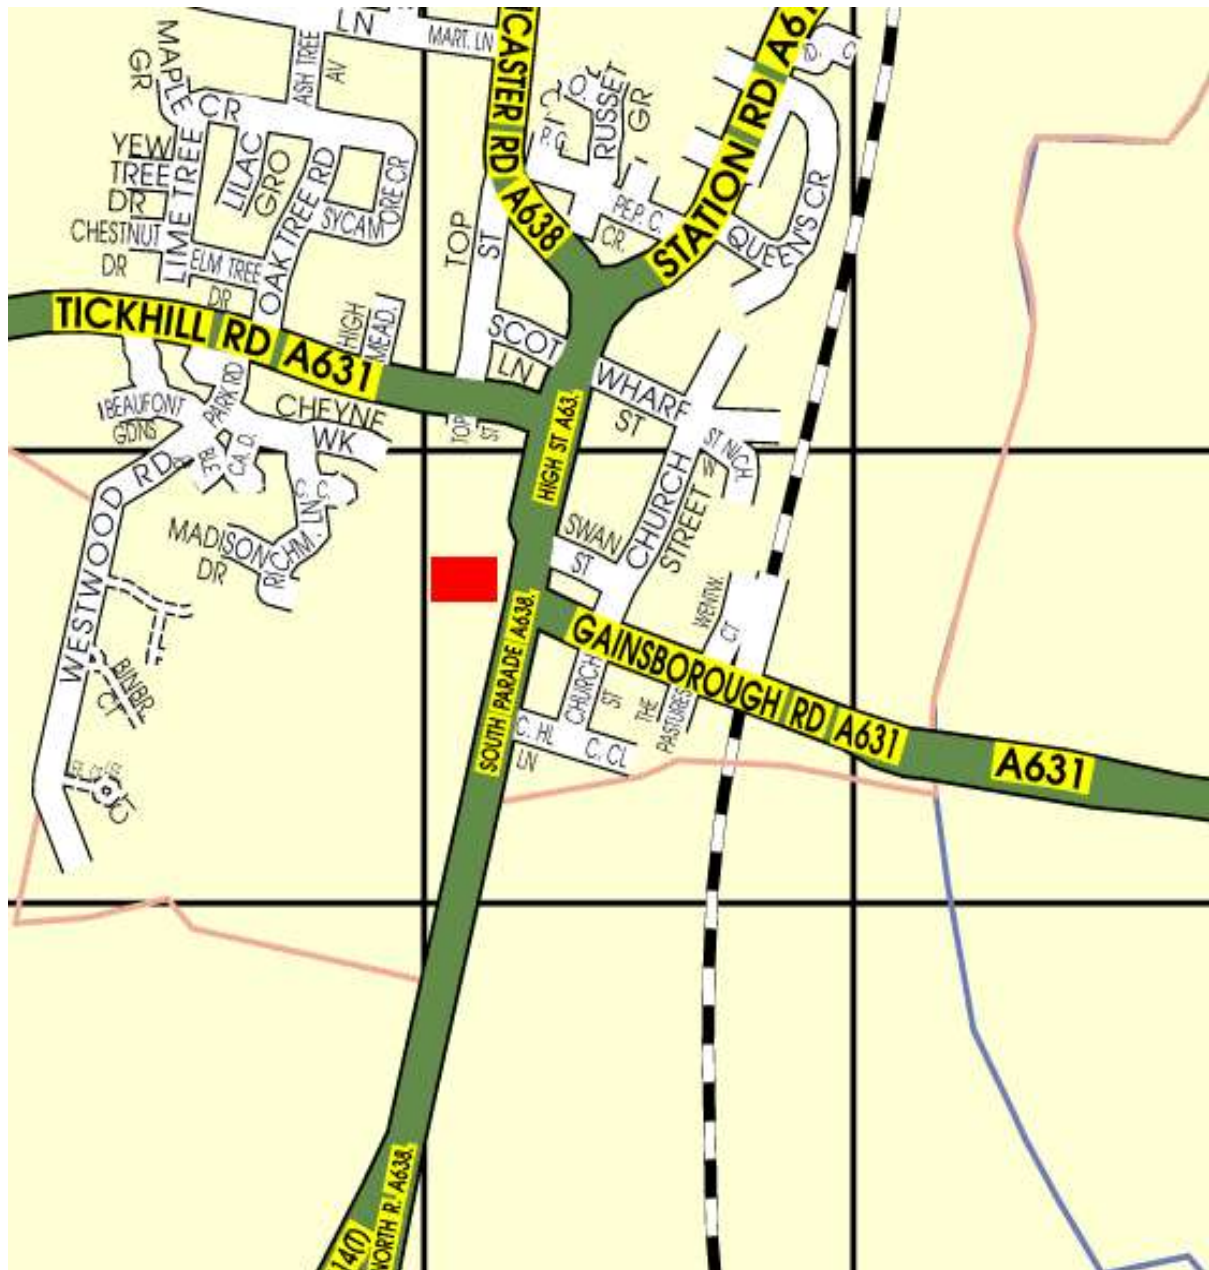

**Maps for Bawtry Hall**  
Bawtry  
Doncaster  
United Kingdom  
DN10 6JH

Please note that these directions are correct to the best knowledge of BRF. We advise that you allow extra travel time in case you get lost or in case of traffic. If available to you, use an online route planner such as AA.com or Google, as these will provide comprehensive directions from your chosen starting point to the event destination.