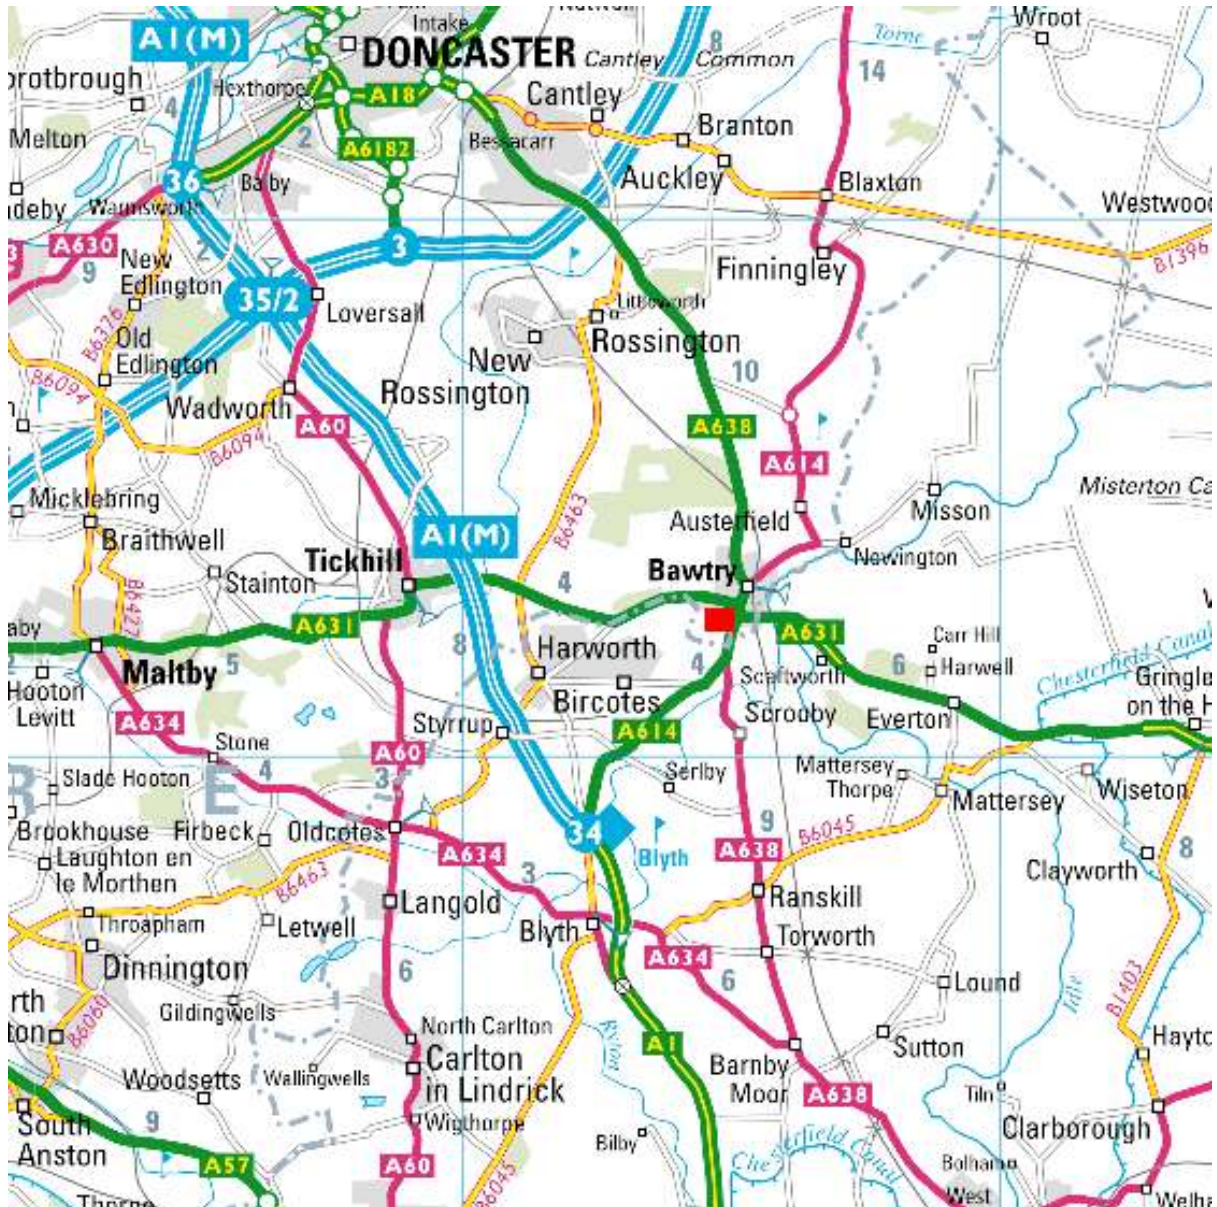

**Maps for Bawtry Hall**  
Bawtry  
Doncaster  
United Kingdom  
DN10 6JH

Please note that these directions are correct to the best knowledge of BRF. We advise that you allow extra travel time in case you get lost or in case of traffic. If available to you, use an online route planner such as AA.com or Google, as these will provide comprehensive directions from your chosen starting point to the event destination.

Maps taken from  
[www.actionpartners.co.uk/hospitality/index.php?option=com\\_frontpage&Itemid=1](http://www.actionpartners.co.uk/hospitality/index.php?option=com_frontpage&Itemid=1).